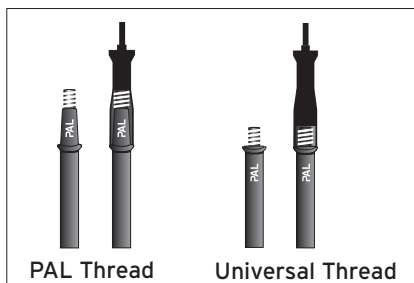

EASY REACH ROLLER HANDLES PAL PREMIUM

Available in 3 handle lengths: short, long and extendable (which extends to 820mm).